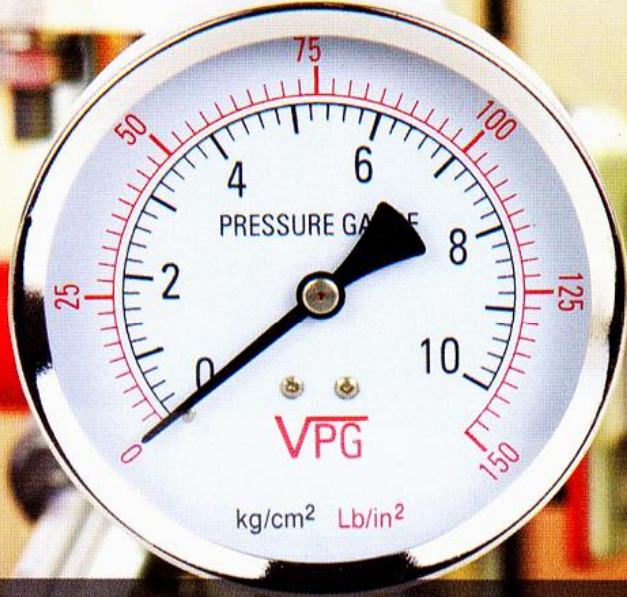

VPG

Pressure Gauges

Distributor:

Original Pressure Gauges

VPG

Type		10K	16K	20K	25K	40K
Size	Dial	4" - 100 mm				
	Connection	1/2"				
Range	Kg/cm ²	0-10	0-16	0-20	0-25	0-40
	Lb/in ²	0-15	0-220	0-300	0-350	0-600
Accuracy		± 1.5%				
Material	Tube	Brass				
	Socket	Brass				
	Sensing Element	Bourdon				
	Casing	Chrome Plated Steel				
	Movement	Brass				
	Pointer	Steel				
	Window	Glass				