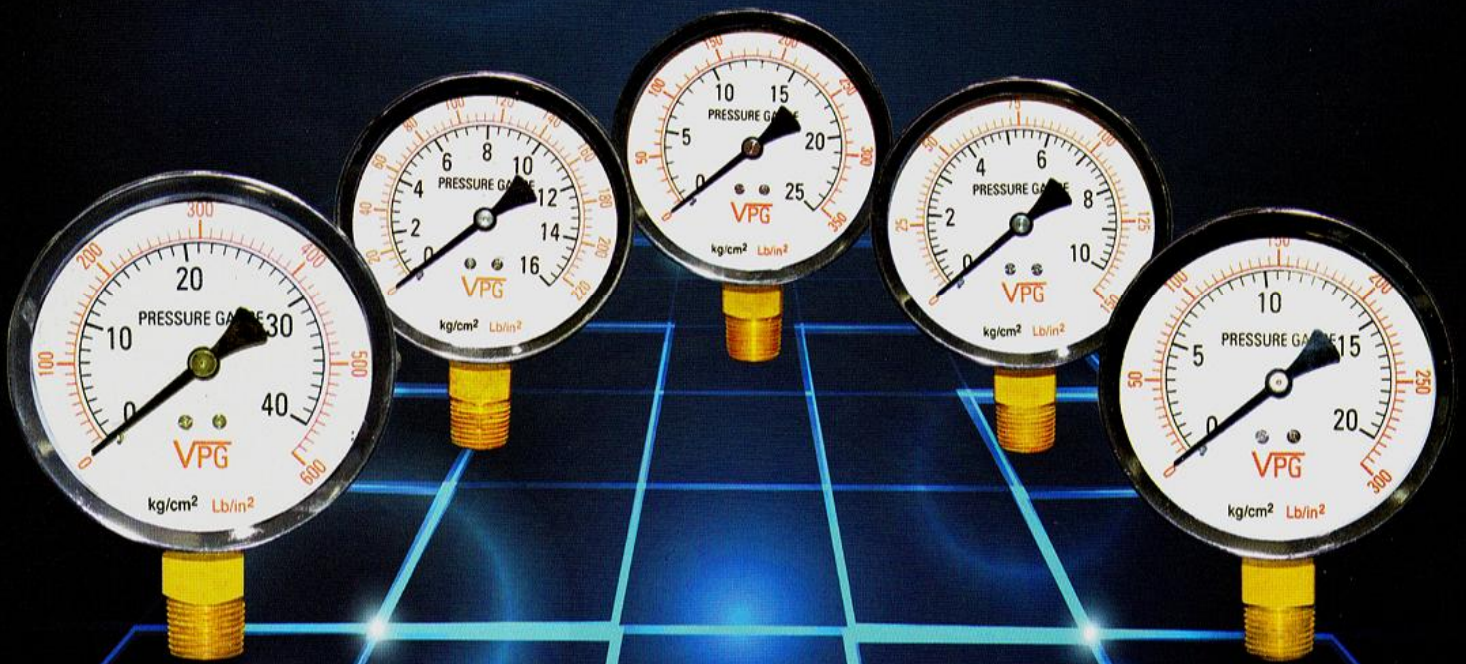

VPG

Pressure Gauges

Distributor:

Original Pressure Gauges

VPG

Type		10K	16K	20K	25K	40K
Size	Dial	4" - 100 mm				
	Connection	1/2"				
Range	Kg/cm ²	0-10	0-16	0-20	0-25	0-40
	Lb/in ²	0-15	0-220	0-300	0-350	0-600
Accuracy		± 1.5%				
Material	Tube	Brass				
	Socket	Brass				
	Sensing Element	Bourdon				
	Casing	Chrome Plated Steel				
	Movement	Brass				
	Pointer	Steel				
	Window	Glass				